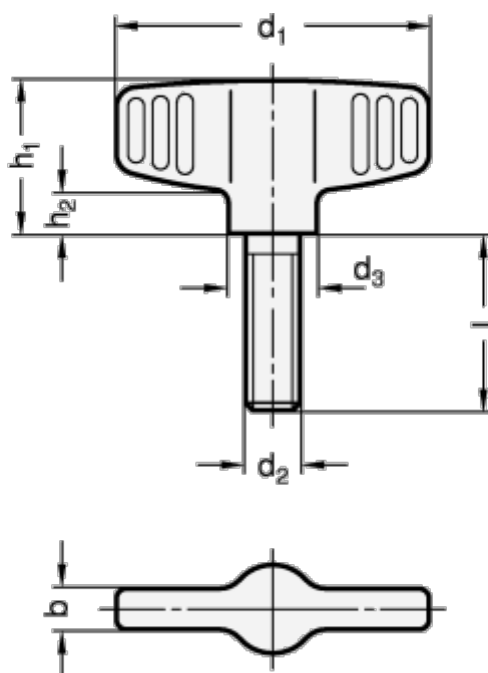

Article number: 201385121

Description: E+G Wing screw GN 835-58-M8-25-MT  
Rustfast

## Measures

$b = 7$   
 $d_1 = 58$   
 $d_2 = M8$   
 $d_3 = 16$   
 $h_1 = 27$   
 $h_2 = 7.0$   
 $l = 25$